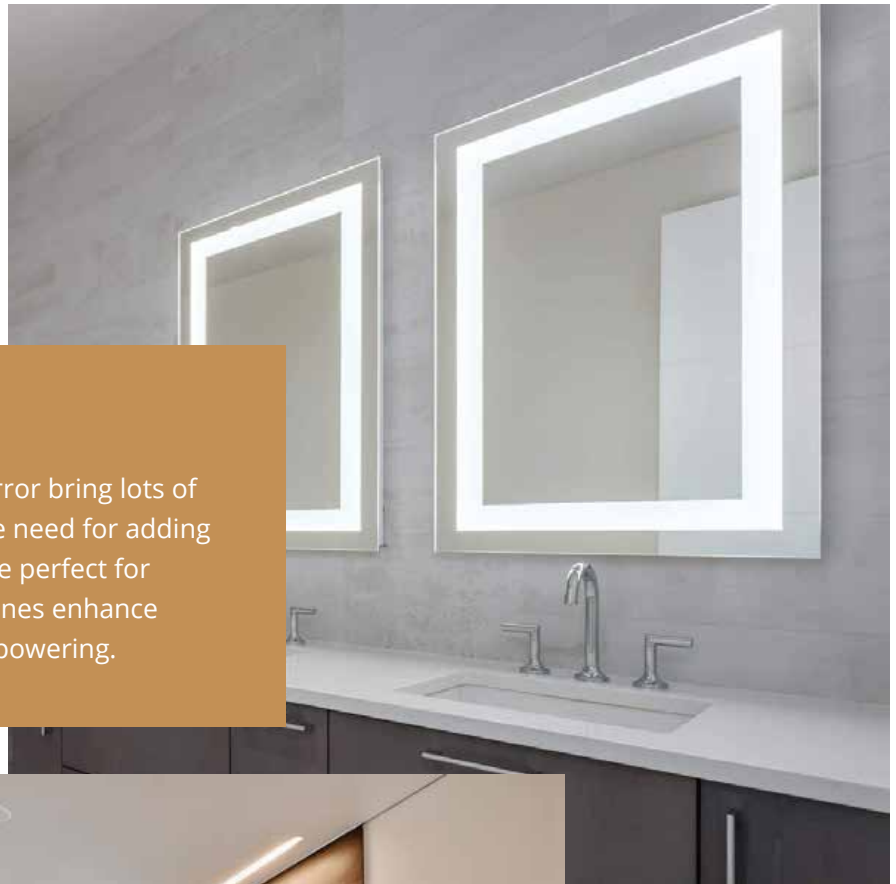

Floating Vanities

By securely anchoring the vanity to the wall, i.e., floating, the homeowner gains the illusion of space as the cabinet does not extend all the way to the floor. This uninterrupted floor line allows for easier cleaning as well as provides a place to stash wastebaskets, scales, etc. Another plus is that the vanity can be custom mounted to the height of the homeowner.

Wood Look Tiles

Wood flooring is a beautiful design element but not the most resilient for wet spaces like bathrooms. More functional bathroom flooring options are ceramic, porcelain or luxury vinyl tile/plank. These wood alternates can provide stunning good looks yet be waterproof and textured, read non-slip.

Walk-In Glass Showers

Add a spa-like feel by incorporating a full glass shower. The glass walls visually expand the space by allowing light to fill the space. Glass is a timeless look, thereby a design that will last many years. A custom full enclosure can keep the heat and steam in for a toasty shower. Add a heated floor and you may never want to leave.

*Stop Dreaming,
Start Living!*

Lighted Mirrors

Mirrors like the Seura Vanity mirror bring lots of light into bathrooms without the need for adding more light fixtures. The lights are perfect for makeup application. The clean lines enhance bathroom designs without overpowering.