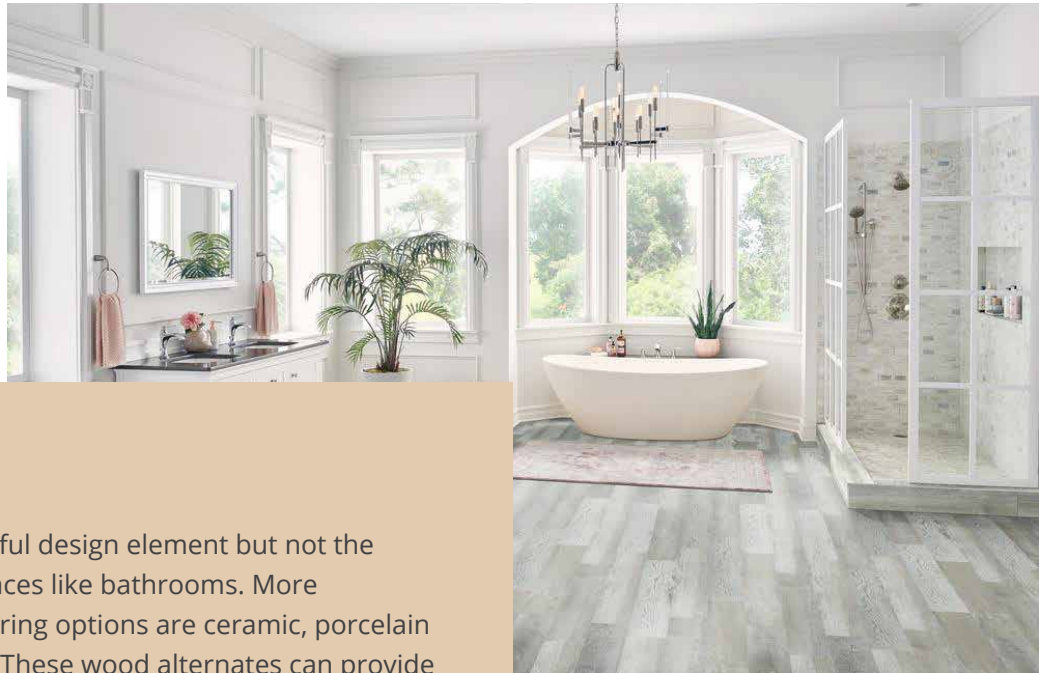

Floating Vanities

By securely anchoring the vanity to the wall, i.e., floating, the homeowner gains the illusion of space as the cabinet does not extend all the way to the floor. This uninterrupted floor line allows for easier cleaning as well as provides a place to stash wastebaskets, scales, etc. Another plus is that the vanity can be custom mounted to the height of the homeowner.

Wood Look Tiles

Wood flooring is a beautiful design element but not the most resilient for wet spaces like bathrooms. More functional bathroom flooring options are ceramic, porcelain or luxury vinyl tile/plank. These wood alternates can provide stunning good looks yet be waterproof and textured, read non-slip.