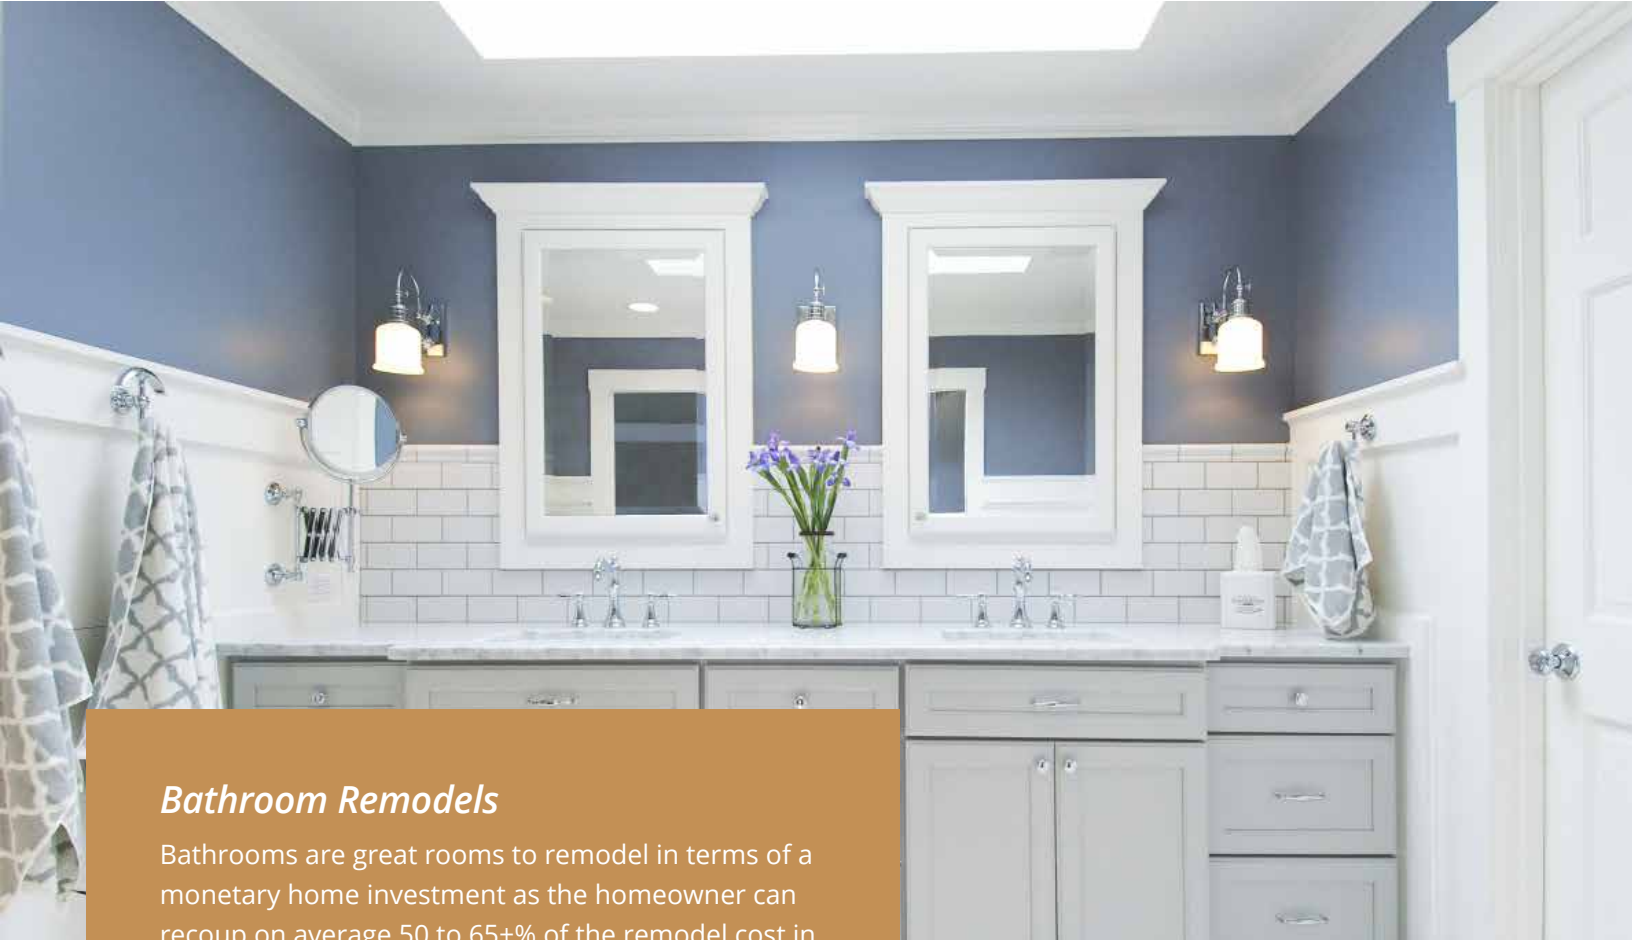

Bathroom Remodeling

Upgrade your Oasis

Bathroom Remodels

Bathrooms are great rooms to remodel in terms of a monetary home investment as the homeowner can recoup on average 50 to 65+% of the remodel cost in terms of resale value on the home. This is great news for those that want to remodel but have plans to move, whether to upsize, downsize or even relocate. So read on for current trends in baths starting from the floor up!

Floating Vanities

By securely anchoring the vanity to the wall, i.e., floating, the homeowner gains the illusion of space as the cabinet does not extend all the way to the floor. This uninterrupted floor line allows for easier cleaning as well as provides a place to stash wastebaskets, scales, etc. Another plus is that the vanity can be custom mounted to the height of the homeowner.

Walk-In Glass Showers

Add a spa-like feel by incorporating a full glass shower. The glass walls visually expand the space by allowing light to fill the space. Glass is a timeless look, thereby a design that will last many years. A custom full enclosure can keep the heat and steam in for a toasty shower. Add a heated floor and you may never want to leave.

In-Ceiling Speakers

Nothing like music to enhance one's mood. Let your favorite tunes or podcast play while you prepare for your day or unwind at the end of it. Sonance Extreme in-ceiling speakers are designed to handle humidity and temperature changes while providing quality sound. Perfect for bathrooms, showers, and saunas.