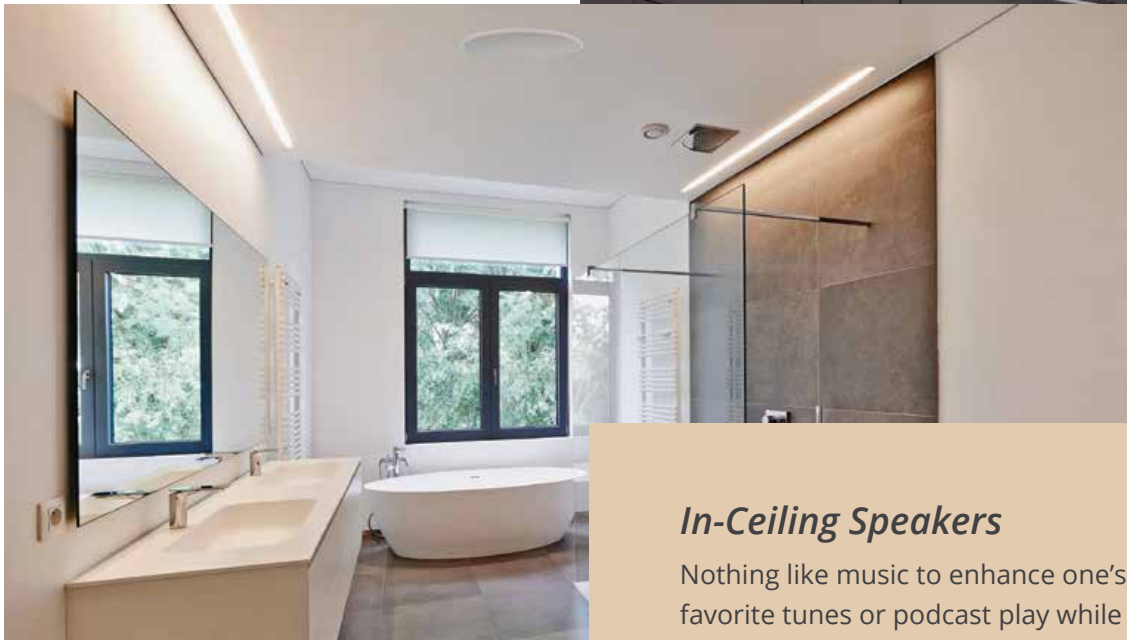

Floating Vanities

By securely anchoring the vanity to the wall, i.e., floating, the homeowner gains the illusion of space as the cabinet does not extend all the way to the floor. This uninterrupted floor line allows for easier cleaning as well as provides a place to stash wastebaskets, scales, etc. Another plus is that the vanity can be custom mounted to the height of the homeowner.

Wood Look Tiles

Wood flooring is a beautiful design element but not the most resilient for wet spaces like bathrooms. More functional bathroom flooring options are ceramic, porcelain or luxury vinyl tile/plank. These wood alternates can provide stunning good looks yet be waterproof and textured, read non-slip.

Walk-In Glass Showers

Add a spa-like feel by incorporating a full glass shower. The glass walls visually expand the space by allowing light to fill the space. Glass is a timeless look, thereby a design that will last many years. A custom full enclosure can keep the heat and steam in for a toasty shower. Add a heated floor and you may never want to leave.

In-Ceiling Speakers

Nothing like music to enhance one's mood. Let your favorite tunes or podcast play while you prepare for your day or unwind at the end of it. Sonance Extreme in-ceiling speakers are designed to handle humidity and temperature changes while providing quality sound. Perfect for bathrooms, showers, and saunas.