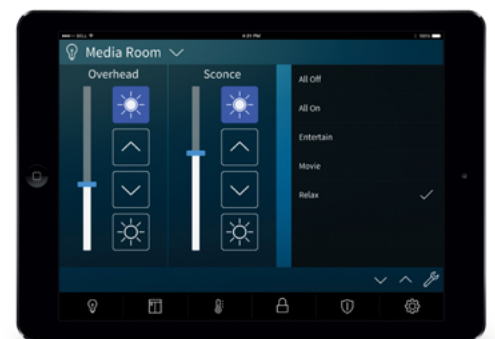

# BLUESOUND HOLIDAY

Bluesound uses your home wireless network, and sets up quickly. Bluesound ensures a solid connection in every corner of your home – even when streaming high-res audio files. Play your music in perfect sync, or play different music simultaneously, to any player in any room. The best of high-performance streaming.

# ALL THROUGH THE HOUSE...

Control your lights individually, or within room or whole-home scenes.

**CRESTRON PYNG** technology enables set up and control of luxury home automation in just a few steps right from the iPad®. We at Gramophone can help you create lifestyle scenes for each room, schedule events, and much more without ever opening a laptop. Pyng also empowers homeowners to confidently make changes to their scenes, settings, and even system schedules with just a few taps on an iPad or touch screen.

## **CRESTRON PYNG CONTROL SYSTEM, FROM \$899**

Select from a wide array of wired and wireless dimmers, switches, keypads, shade motors, thermostats, sensors; streaming radio services, multi-room audio, centralized lighting control, ONVIF cameras, door locks, security systems, ceiling fans, touch screens, and more. Pair devices together in minutes and start customizing scenes and settings.

## **CRESTRON PYNG APP, FREE!**

Quickly and easily configures and controls whole-home audio systems, lighting, shades, thermostats, door locks, and security systems. Use this free home automation app to set up these devices with custom presets on an Apple® iPad® and control them from iPad, iPhone®, and iPod touch® devices.