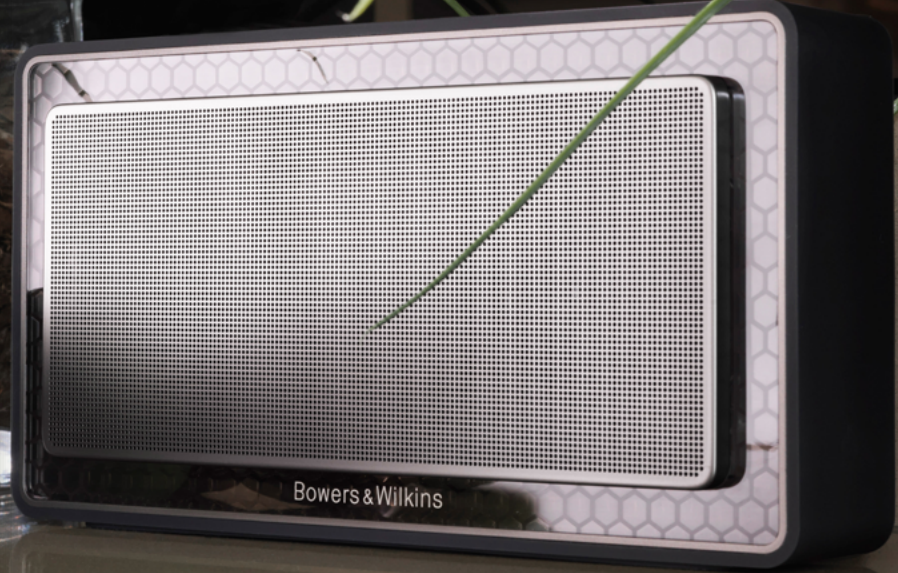

UNDER THE TREE

BOWERS & WILKINS T7 BLUETOOTH SPEAKER, $349.99

Introducing the pick-up-and-play Hi-Fi speaker. Perfectly sized for bedrooms, kitchens and gardens, T7 is Bowers & Wilkins most portable, versatile wireless system yet. So now you can bring great sound to places other speakers can't reach. **Guaranteed In Stock.**

AUDIOQUEST NIGHTHAWK, $599

AudioQuest's first headphones needed a special name—a name that conveyed power and freedom, inspired ideas of physical and emotional transportation, complemented the overall look and feel of the product, and still left room for growth. After much deliberation, "NightHawk" was chosen to lead what will be a complete family of headphones that match outstanding performance with extraordinary value. **Guaranteed In Stock.**

MCINTOSH MHA-100 HEADPHONE AMPLIFIER

Love to listen to your headphones while working on your computer? The MHA100 is the first dedicated headphone amplifier from McIntosh and takes advantage of unique McIntosh technologies to yield the best possible personal listening experience regardless of the headphones you use.